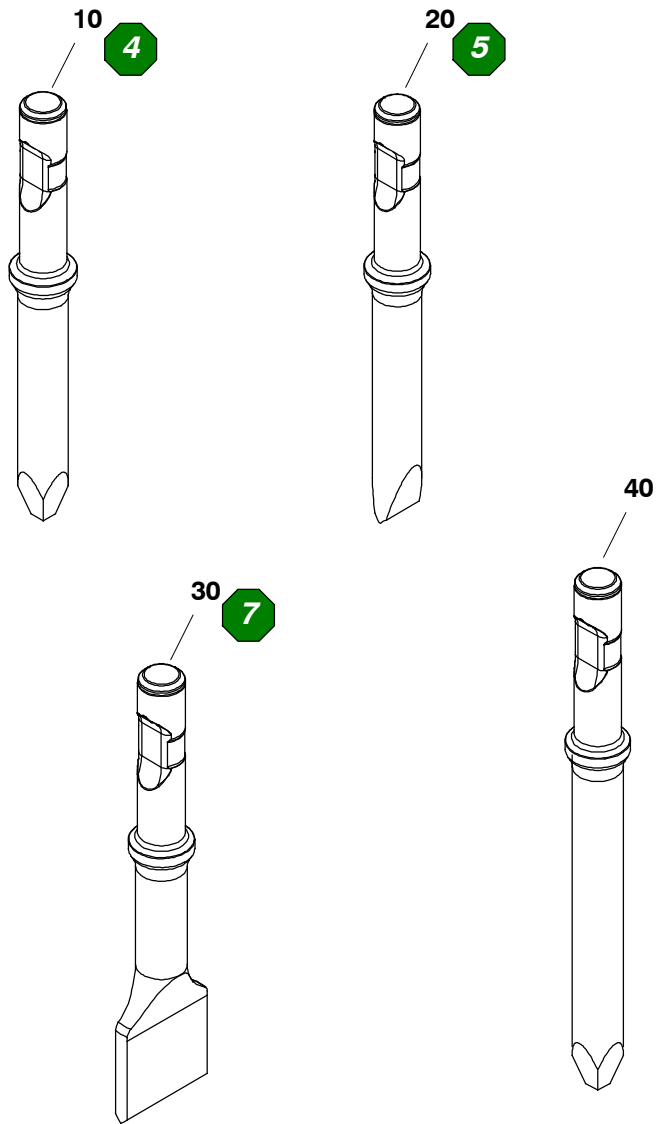

x ??	CPN
10	1	86636396
20	1	86636388
30	1	86638806
40	1	86642196