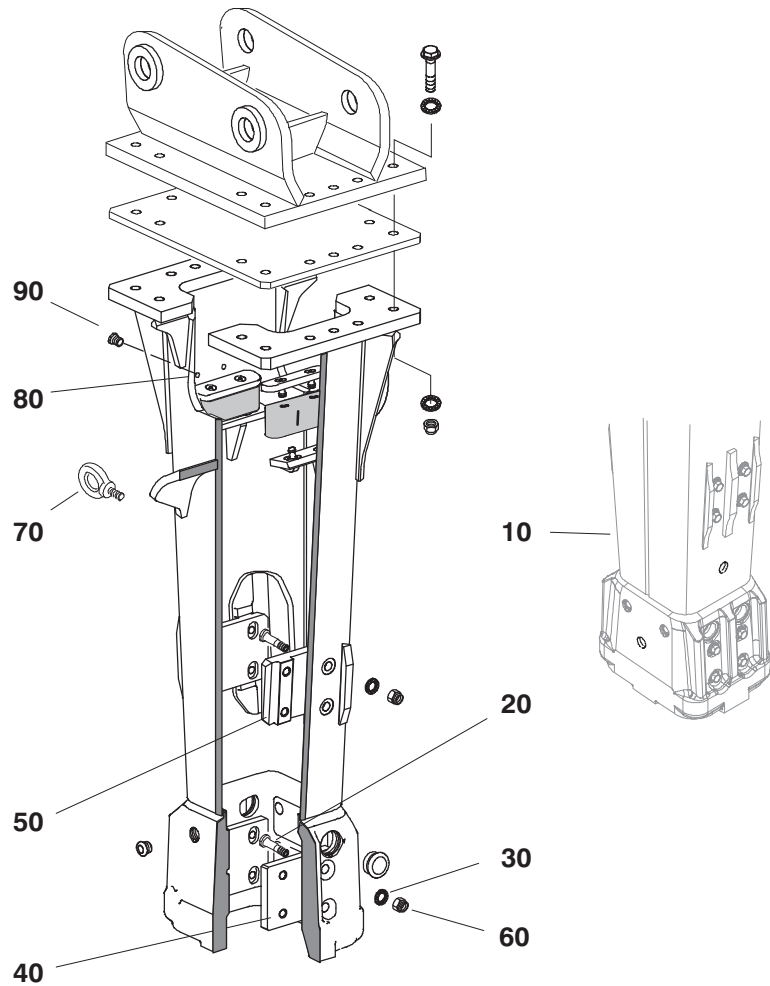

© IR-Montabert V1600 -

Item	CPN	Qty		
10	86613684	1	Housing including : Berceau comprenant :	Gehäuse, best. aus : Aanpassingsstuk bestaande uit :
20	86602653	16	(UNF 1", screw (Vis sp UNF 1"	(Schraube UNF 1" (Schroef UNF 1"
30	86634086	16	(Washer "two mounted at a time" (Rondelle "montées par deux"	(Zahnscheibenpaar (Remring
40	86602661	2	(Guiding slipper (Patin de guidage	(Verschleißplatte (Leiblok
50	86602679	2	(Guiding slipper (Patin de guidage	(Verschleißplatte (Leiblok
60	86510005	16	(Nut (Ecrou	(Mutter (Moer
70	86603180	1	(Hoisting ring (Anneau de levage	(Ringschraube (Hijssoog
80	86249067	2	(Helicoil thread UNF 5/8" (Filet rapporté UNF 5/8"	(Gewindeeinsatz UNF 5/8" (Draadbus UNF 5/8"
90	86614039	2	(Plastic plug (Bouchon plastique	(Plastikstopfen (Plastic stop